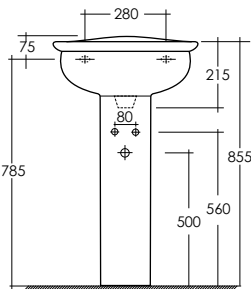

Scheda tecnica
Technical data

KARLA

RAK

ceramics

**KAWB0003
KAPD0001**

LAVABO 65 cm
CON COLONNA
WASH BASIN 65 cm
WITH FULL PEDESTAL

**KAWB0004
KAPD0001**

LAVABO 60 cm
CON COLONNA
WASH BASIN 60 cm
WITH FULL PEDESTAL

**KAWB0002
KAPD0001**

LAVABO 55 cm
CON COLONNA
WASH BASIN 55 cm
WITH FULL PEDESTAL

**KAWB0001
KAPD0001**

LAVABO 50 cm
CON COLONNA
WASH BASIN 50 cm
WITH FULL PEDESTAL

Pesi e misure sono da considerarsi indicativi. Rak Ceramics si riserva il diritto di apportare in qualsiasi momento variazioni ai suoi prodotti.
Weights and sizes should be considered merely approximate. Rak Ceramics reserves the right to make any changes in its products at any time and without notice.

KAWB00003
KAPD00002

LAVABO 65 cm
CON SEMICOLONNA
WASH BASIN 65 cm
WITH HALF PEDESTAL

KAWB00004
KAPD00002

LAVABO 60 cm
CON SEMICOLONNA
WASH BASIN 60 cm
WITH HALF PEDESTAL

KAWB00002
KAPD00002

LAVABO 55 cm
CON SEMICOLONNA
WASH BASIN 55 cm
WITH HALF PEDESTAL

**KAWC00005
KAWT00001**

VASO MONOBLOCCO
SCARICO A PARETE
WATER CLOSET (P) TRAP
WITH CISTERN

Pesi e misure sono da considerarsi indicativi. Rak Ceramics si riserva il diritto di apportare in qualsiasi momento variazioni ai suoi prodotti.
Weights and sizes should be considered merely approximate. Rak Ceramics reserves the right to make any changes in its products at any time and without notice.