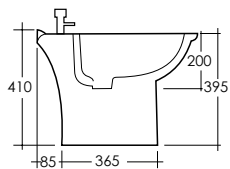

KAWC00004

VASO SCARICO
A PARETE
WATER CLOSET
(P) TRAP