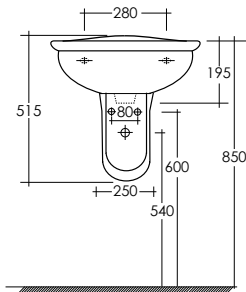

Scheda tecnica
Technical data

KARLA

RAK

ceramics

**KAWB0003
KAPD0001**

LAVABO 65 cm
CON COLONNA
WASH BASIN 65 cm
WITH FULL PEDESTAL

**KAWB0004
KAPD0001**

LAVABO 60 cm
CON COLONNA
WASH BASIN 60 cm
WITH FULL PEDESTAL

**KAWB0002
KAPD0001**

LAVABO 55 cm
CON COLONNA
WASH BASIN 55 cm
WITH FULL PEDESTAL

**KAWB0001
KAPD0001**

LAVABO 50 cm
CON COLONNA
WASH BASIN 50 cm
WITH FULL PEDESTAL

Pesi e misure sono da considerarsi indicativi. Rak Ceramics si riserva il diritto di apportare in qualsiasi momento variazioni ai suoi prodotti.
Weights and sizes should be considered merely approximate. Rak Ceramics reserves the right to make any changes in its products at any time and without notice.

KAWB00003
KAPD00002

LAVABO 65 cm
CON SEMICOLONNA
WASH BASIN 65 cm
WITH HALF PEDESTAL

KAWB00004
KAPD00002

LAVABO 60 cm
CON SEMICOLONNA
WASH BASIN 60 cm
WITH HALF PEDESTAL

KAWB00002
KAPD00002

LAVABO 55 cm
CON SEMICOLONNA
WASH BASIN 55 cm
WITH HALF PEDESTAL

**KAWC00005
KAWT00001**

VASO MONOBLOCCO
SCARICO A PARETE
WATER CLOSET (P) TRAP
WITH CISTERN

Pesi e misure sono da considerarsi indicativi. Rak Ceramics si riserva il diritto di apportare in qualsiasi momento variazioni ai suoi prodotti.
Weights and sizes should be considered merely approximate. Rak Ceramics reserves the right to make any changes in its products at any time and without notice.