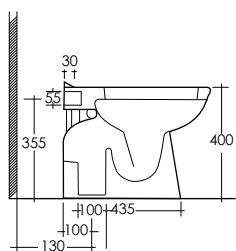

**KAWB0002
KAPD0001**

LAVABO 55 cm
CON COLONNA
WASH BASIN 55 cm
WITH FULL PEDESTAL

**KAWB0001
KAPD0001**

LAVABO 50 cm
CON COLONNA
WASH BASIN 50 cm
WITH FULL PEDESTAL

Pesi e misure sono da considerarsi indicativi. Rak Ceramics si riserva il diritto di apportare in qualsiasi momento variazioni ai suoi prodotti.
Weights and sizes should be considered merely approximate. Rak Ceramics reserves the right to make any changes in its products at any time and without notice.

KAWB00003
KAPD00002

LAVABO 65 cm
CON SEMICOLONNA
WASH BASIN 65 cm
WITH HALF PEDESTAL

KAWB00004
KAPD00002

LAVABO 60 cm
CON SEMICOLONNA
WASH BASIN 60 cm
WITH HALF PEDESTAL

KAWB00002
KAPD00002

LAVABO 55 cm
CON SEMICOLONNA
WASH BASIN 55 cm
WITH HALF PEDESTAL

KABI0001

BIDET
BIDET

KAWC00004

VASO SCARICO
A PARETE
WATER CLOSET
(P) TRAP

KAWC00002

VASO SCARICO
A PAVIMENTO
WATER CLOSET
(S) TRAP

**KAWC00001
KAWT00001**

VASO MONOBLOCCO
SCARICO A PAVIMENTO
WATER CLOSET (S) TRAP
WITH CISTERN

**KAWC00005
KAWT00001**

VASO MONOBLOCCO
SCARICO A PARETE
WATER CLOSET (P) TRAP
WITH CISTERN

Pesi e misure sono da considerarsi indicativi. Rak Ceramics si riserva il diritto di apportare in qualsiasi momento variazioni ai suoi prodotti.
Weights and sizes should be considered merely approximate. Rak Ceramics reserves the right to make any changes in its products at any time and without notice.