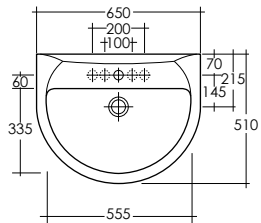

Scheda tecnica
Technical data

KARLA

RAK

ceramics

**KAWB0003
KAPD0001**

LAVABO 65 cm
CON COLONNA
WASH BASIN 65 cm
WITH FULL PEDESTAL

**KAWB0004
KAPD0001**

LAVABO 60 cm
CON COLONNA
WASH BASIN 60 cm
WITH FULL PEDESTAL

**KAWB0002
KAPD0001**

LAVABO 55 cm
CON COLONNA
WASH BASIN 55 cm
WITH FULL PEDESTAL

**KAWB0001
KAPD0001**

LAVABO 50 cm
CON COLONNA
WASH BASIN 50 cm
WITH FULL PEDESTAL

Pesi e misure sono da considerarsi indicativi. Rak Ceramics si riserva il diritto di apportare in qualsiasi momento variazioni ai suoi prodotti.
Weights and sizes should be considered merely approximate. Rak Ceramics reserves the right to make any changes in its products at any time and without notice.

KAWB00003
KAPD00002

LAVABO 65 cm
CON SEMICOLONNA
WASH BASIN 65 cm
WITH HALF PEDESTAL

KAWB00004
KAPD00002

LAVABO 60 cm
CON SEMICOLONNA
WASH BASIN 60 cm
WITH HALF PEDESTAL

KAWB00002
KAPD00002

LAVABO 55 cm
CON SEMICOLONNA
WASH BASIN 55 cm
WITH HALF PEDESTAL