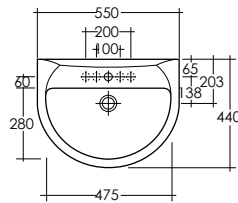

Scheda tecnica
Technical data

KARLA

RAK

ceramics

**KAWB0003
KAPD0001**

LAVABO 65 cm
CON COLONNA
WASH BASIN 65 cm
WITH FULL PEDESTAL

**KAWB0004
KAPD0001**

LAVABO 60 cm
CON COLONNA
WASH BASIN 60 cm
WITH FULL PEDESTAL

**KAWB0002
KAPD0001**

LAVABO 55 cm
CON COLONNA
WASH BASIN 55 cm
WITH FULL PEDESTAL

**KAWB0001
KAPD0001**

LAVABO 50 cm
CON COLONNA
WASH BASIN 50 cm
WITH FULL PEDESTAL

Pesi e misure sono da considerarsi indicativi. Rak Ceramics si riserva il diritto di apportare in qualsiasi momento variazioni ai suoi prodotti.
Weights and sizes should be considered merely approximate. Rak Ceramics reserves the right to make any changes in its products at any time and without notice.

KAWB00003
KAPD00002

LAVABO 65 cm
CON SEMICOLONNA
WASH BASIN 65 cm
WITH HALF PEDESTAL

KAWB00004
KAPD00002

LAVABO 60 cm
CON SEMICOLONNA
WASH BASIN 60 cm
WITH HALF PEDESTAL

KAWB00002
KAPD00002

LAVABO 55 cm
CON SEMICOLONNA
WASH BASIN 55 cm
WITH HALF PEDESTAL