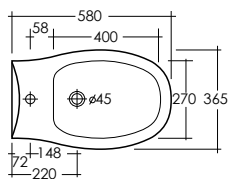

KAWC00004

VASO SCARICO
A PARETE
WATER CLOSET
(P) TRAP