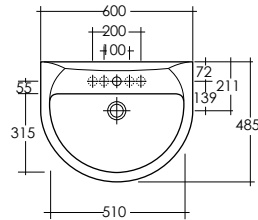

Scheda tecnica
Technical data

KARLA

RAK

ceramics

**KAWB0003
KAPD0001**

LAVABO 65 cm
CON COLONNA
WASH BASIN 65 cm
WITH FULL PEDESTAL

**KAWB0004
KAPD0001**

LAVABO 60 cm
CON COLONNA
WASH BASIN 60 cm
WITH FULL PEDESTAL

**KAWB0002
KAPD0001**

LAVABO 55 cm
CON COLONNA
WASH BASIN 55 cm
WITH FULL PEDESTAL

**KAWB0001
KAPD0001**

LAVABO 50 cm
CON COLONNA
WASH BASIN 50 cm
WITH FULL PEDESTAL

Pesi e misure sono da considerarsi indicativi. Rak Ceramics si riserva il diritto di apportare in qualsiasi momento variazioni ai suoi prodotti.
Weights and sizes should be considered merely approximate. Rak Ceramics reserves the right to make any changes in its products at any time and without notice.

KAWB00003
KAPD00002

LAVABO 65 cm
CON SEMICOLONNA
WASH BASIN 65 cm
WITH HALF PEDESTAL

KAWB00004
KAPD00002

LAVABO 60 cm
CON SEMICOLONNA
WASH BASIN 60 cm
WITH HALF PEDESTAL

KAWB00002
KAPD00002

LAVABO 55 cm
CON SEMICOLONNA
WASH BASIN 55 cm
WITH HALF PEDESTAL