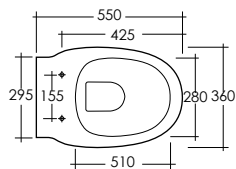

**KAWB0002
KAPD0001**

LAVABO 55 cm
CON COLONNA
WASH BASIN 55 cm
WITH FULL PEDESTAL

**KAWB0001
KAPD0001**

LAVABO 50 cm
CON COLONNA
WASH BASIN 50 cm
WITH FULL PEDESTAL

Pesi e misure sono da considerarsi indicativi. Rak Ceramics si riserva il diritto di apportare in qualsiasi momento variazioni ai suoi prodotti.
Weights and sizes should be considered merely approximate. Rak Ceramics reserves the right to make any changes in its products at any time and without notice.

KAWB00003
KAPD00002

LAVABO 65 cm
CON SEMICOLONNA
WASH BASIN 65 cm
WITH HALF PEDESTAL

KAWB00004
KAPD00002

LAVABO 60 cm
CON SEMICOLONNA
WASH BASIN 60 cm
WITH HALF PEDESTAL

KAWB00002
KAPD00002

LAVABO 55 cm
CON SEMICOLONNA
WASH BASIN 55 cm
WITH HALF PEDESTAL

KABI0001

BIDET
BIDET

KAWC00004

VASO SCARICO
A PARETE
WATER CLOSET
(P) TRAP

KAWC00002

VASO SCARICO
A PAVIMENTO
WATER CLOSET
(S) TRAP

**KAWC00001
KAWT00001**

VASO MONOBLOCCO
SCARICO A PAVIMENTO
WATER CLOSET (S) TRAP
WITH CISTERN

**KAWC00005
KAWT00001**

VASO MONOBLOCCO
SCARICO A PARETE
WATER CLOSET (P) TRAP
WITH CISTERN

Pesi e misure sono da considerarsi indicativi. Rak Ceramics si riserva il diritto di apportare in qualsiasi momento variazioni ai suoi prodotti.
Weights and sizes should be considered merely approximate. Rak Ceramics reserves the right to make any changes in its products at any time and without notice.