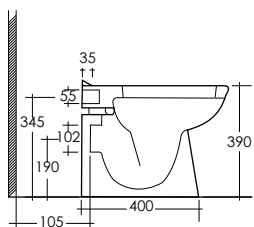

KAWC00002

VASO SCARICO
A PAVIMENTO
WATER CLOSET
(S) TRAP