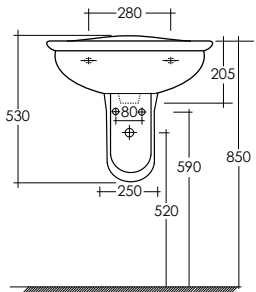

**KAWB0002
KAPD0001**

LAVABO 55 cm
CON COLONNA
WASH BASIN 55 cm
WITH FULL PEDESTAL

**KAWB0001
KAPD0001**

LAVABO 50 cm
CON COLONNA
WASH BASIN 50 cm
WITH FULL PEDESTAL

Pesi e misure sono da considerarsi indicativi. Rak Ceramics si riserva il diritto di apportare in qualsiasi momento variazioni ai suoi prodotti.
Weights and sizes should be considered merely approximate. Rak Ceramics reserves the right to make any changes in its products at any time and without notice.

KAWB00003
KAPD00002

LAVABO 65 cm
CON SEMICOLONNA
WASH BASIN 65 cm
WITH HALF PEDESTAL

KAWB00004
KAPD00002

LAVABO 60 cm
CON SEMICOLONNA
WASH BASIN 60 cm
WITH HALF PEDESTAL

KAWB00002
KAPD00002

LAVABO 55 cm
CON SEMICOLONNA
WASH BASIN 55 cm
WITH HALF PEDESTAL

KABI0001

BIDET
BIDET

KAWC00004

VASO SCARICO
A PARETE
WATER CLOSET
(P) TRAP

KAWC00002

VASO SCARICO
A PAVIMENTO
WATER CLOSET
(S) TRAP

**KAWC00001
KAWT00001**

VASO MONOBLOCCO
SCARICO A PAVIMENTO
WATER CLOSET (S) TRAP
WITH CISTERN

**KAWC00005
KAWT00001**

VASO MONOBLOCCO
SCARICO A PARETE
WATER CLOSET (P) TRAP
WITH CISTERN

Pesi e misure sono da considerarsi indicativi. Rak Ceramics si riserva il diritto di apportare in qualsiasi momento variazioni ai suoi prodotti.
Weights and sizes should be considered merely approximate. Rak Ceramics reserves the right to make any changes in its products at any time and without notice.