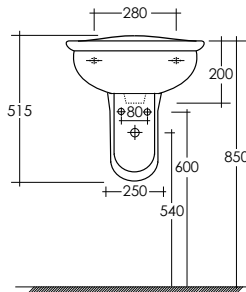

Scheda tecnica
Technical data

KARLA

RAK

ceramics

**KAWB0003
KAPD0001**

LAVABO 65 cm
CON COLONNA
WASH BASIN 65 cm
WITH FULL PEDESTAL

**KAWB0004
KAPD0001**

LAVABO 60 cm
CON COLONNA
WASH BASIN 60 cm
WITH FULL PEDESTAL

**KAWB0002
KAPD0001**

LAVABO 55 cm
CON COLONNA
WASH BASIN 55 cm
WITH FULL PEDESTAL

**KAWB0001
KAPD0001**

LAVABO 50 cm
CON COLONNA
WASH BASIN 50 cm
WITH FULL PEDESTAL

Pesi e misure sono da considerarsi indicativi. Rak Ceramics si riserva il diritto di apportare in qualsiasi momento variazioni ai suoi prodotti.
Weights and sizes should be considered merely approximate. Rak Ceramics reserves the right to make any changes in its products at any time and without notice.

KAWB00003
KAPD00002

LAVABO 65 cm
CON SEMICOLONNA
WASH BASIN 65 cm
WITH HALF PEDESTAL

KAWB00004
KAPD00002

LAVABO 60 cm
CON SEMICOLONNA
WASH BASIN 60 cm
WITH HALF PEDESTAL

KAWB00002
KAPD00002

LAVABO 55 cm
CON SEMICOLONNA
WASH BASIN 55 cm
WITH HALF PEDESTAL

**KAWC00005
KAWT00001**

VASO MONOBLOCCO
SCARICO A PARETE
WATER CLOSET (P) TRAP
WITH CISTERN

Pesi e misure sono da considerarsi indicativi. Rak Ceramics si riserva il diritto di apportare in qualsiasi momento variazioni ai suoi prodotti.
Weights and sizes should be considered merely approximate. Rak Ceramics reserves the right to make any changes in its products at any time and without notice.