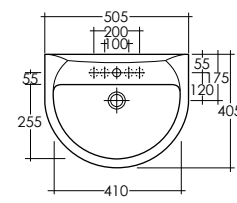

Scheda tecnica
Technical data

KARLA

RAK

ceramics

**KAWB0003
KAPD0001**

LAVABO 65 cm
CON COLONNA
WASH BASIN 65 cm
WITH FULL PEDESTAL

**KAWB0004
KAPD0001**

LAVABO 60 cm
CON COLONNA
WASH BASIN 60 cm
WITH FULL PEDESTAL

**KAWB0002
KAPD0001**

LAVABO 55 cm
CON COLONNA
WASH BASIN 55 cm
WITH FULL PEDESTAL

**KAWB0001
KAPD0001**

LAVABO 50 cm
CON COLONNA
WASH BASIN 50 cm
WITH FULL PEDESTAL

Pesi e misure sono da considerarsi indicativi. Rak Ceramics si riserva il diritto di apportare in qualsiasi momento variazioni ai suoi prodotti.
Weights and sizes should be considered merely approximate. Rak Ceramics reserves the right to make any changes in its products at any time and without notice.

KAWB00003
KAPD00002

LAVABO 65 cm
CON SEMICOLONNA
WASH BASIN 65 cm
WITH HALF PEDESTAL

KAWB00004
KAPD00002

LAVABO 60 cm
CON SEMICOLONNA
WASH BASIN 60 cm
WITH HALF PEDESTAL

KAWB00002
KAPD00002

LAVABO 55 cm
CON SEMICOLONNA
WASH BASIN 55 cm
WITH HALF PEDESTAL