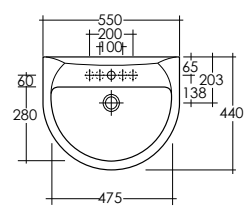

Scheda tecnica
Technical data

KARLA

RAK

ceramics

**KAWB0003
KAPD0001**

LAVABO 65 cm
CON COLONNA
WASH BASIN 65 cm
WITH FULL PEDESTAL

**KAWB0004
KAPD0001**

LAVABO 60 cm
CON COLONNA
WASH BASIN 60 cm
WITH FULL PEDESTAL

**KAWB0002
KAPD0001**

LAVABO 55 cm
CON COLONNA
WASH BASIN 55 cm
WITH FULL PEDESTAL

**KAWB0001
KAPD0001**

LAVABO 50 cm
CON COLONNA
WASH BASIN 50 cm
WITH FULL PEDESTAL

Pesi e misure sono da considerarsi indicativi. Rak Ceramics si riserva il diritto di apportare in qualsiasi momento variazioni ai suoi prodotti.
Weights and sizes should be considered merely approximate. Rak Ceramics reserves the right to make any changes in its products at any time and without notice.

KAWB00003
KAPD00002

LAVABO 65 cm
CON SEMICOLONNA
WASH BASIN 65 cm
WITH HALF PEDESTAL

KAWB00004
KAPD00002

LAVABO 60 cm
CON SEMICOLONNA
WASH BASIN 60 cm
WITH HALF PEDESTAL

KAWB00002
KAPD00002

LAVABO 55 cm
CON SEMICOLONNA
WASH BASIN 55 cm
WITH HALF PEDESTAL

**KAWC00005
KAWT00001**

VASO MONOBLOCCO
SCARICO A PARETE
WATER CLOSET (P) TRAP
WITH CISTERN

Pesi e misure sono da considerarsi indicativi. Rak Ceramics si riserva il diritto di apportare in qualsiasi momento variazioni ai suoi prodotti.
Weights and sizes should be considered merely approximate. Rak Ceramics reserves the right to make any changes in its products at any time and without notice.