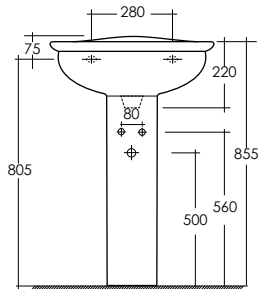

Scheda tecnica
Technical data

KARLA

RAK

ceramics

**KAWB0003
KAPD0001**

LAVABO 65 cm
CON COLONNA
WASH BASIN 65 cm
WITH FULL PEDESTAL

**KAWB0004
KAPD0001**

LAVABO 60 cm
CON COLONNA
WASH BASIN 60 cm
WITH FULL PEDESTAL

**KAWB0002
KAPD0001**

LAVABO 55 cm
CON COLONNA
WASH BASIN 55 cm
WITH FULL PEDESTAL

**KAWB0001
KAPD0001**

LAVABO 50 cm
CON COLONNA
WASH BASIN 50 cm
WITH FULL PEDESTAL

Pesi e misure sono da considerarsi indicativi. Rak Ceramics si riserva il diritto di apportare in qualsiasi momento variazioni ai suoi prodotti.
Weights and sizes should be considered merely approximate. Rak Ceramics reserves the right to make any changes in its products at any time and without notice.

KAWB00003
KAPD00002

LAVABO 65 cm
CON SEMICOLONNA
WASH BASIN 65 cm
WITH HALF PEDESTAL

KAWB00004
KAPD00002

LAVABO 60 cm
CON SEMICOLONNA
WASH BASIN 60 cm
WITH HALF PEDESTAL

KAWB00002
KAPD00002

LAVABO 55 cm
CON SEMICOLONNA
WASH BASIN 55 cm
WITH HALF PEDESTAL

**KAWC00005
KAWT00001**

VASO MONOBLOCCO
SCARICO A PARETE
WATER CLOSET (P) TRAP
WITH CISTERN

Pesi e misure sono da considerarsi indicativi. Rak Ceramics si riserva il diritto di apportare in qualsiasi momento variazioni ai suoi prodotti.
Weights and sizes should be considered merely approximate. Rak Ceramics reserves the right to make any changes in its products at any time and without notice.