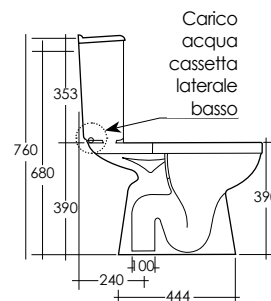

**KAWB0002
KAPD0001**

LAVABO 55 cm
CON COLONNA
WASH BASIN 55 cm
WITH FULL PEDESTAL

**KAWB0001
KAPD0001**

LAVABO 50 cm
CON COLONNA
WASH BASIN 50 cm
WITH FULL PEDESTAL

Pesi e misure sono da considerarsi indicativi. Rak Ceramics si riserva il diritto di apportare in qualsiasi momento variazioni ai suoi prodotti.
Weights and sizes should be considered merely approximate. Rak Ceramics reserves the right to make any changes in its products at any time and without notice.

KAWB00003
KAPD00002

LAVABO 65 cm
CON SEMICOLONNA
WASH BASIN 65 cm
WITH HALF PEDESTAL

KAWB00004
KAPD00002

LAVABO 60 cm
CON SEMICOLONNA
WASH BASIN 60 cm
WITH HALF PEDESTAL

KAWB00002
KAPD00002

LAVABO 55 cm
CON SEMICOLONNA
WASH BASIN 55 cm
WITH HALF PEDESTAL

KABI0001

BIDET
BIDET

KAWC00004

VASO SCARICO
A PARETE
WATER CLOSET
(P) TRAP

KAWC00002

VASO SCARICO
A PAVIMENTO
WATER CLOSET
(S) TRAP

**KAWC00001
KAWT00001**

VASO MONOBLOCCO
SCARICO A PAVIMENTO
WATER CLOSET (S) TRAP
WITH CISTERN

**KAWC00005
KAWT00001**

VASO MONOBLOCCO
SCARICO A PARETE
WATER CLOSET (P) TRAP
WITH CISTERN

Pesi e misure sono da considerarsi indicativi. Rak Ceramics si riserva il diritto di apportare in qualsiasi momento variazioni ai suoi prodotti.
Weights and sizes should be considered merely approximate. Rak Ceramics reserves the right to make any changes in its products at any time and without notice.