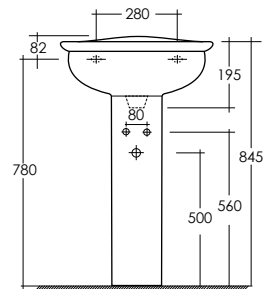

Scheda tecnica
Technical data

KARLA

RAK

ceramics

**KAWB0003
KAPD0001**

LAVABO 65 cm
CON COLONNA
WASH BASIN 65 cm
WITH FULL PEDESTAL

**KAWB0004
KAPD0001**

LAVABO 60 cm
CON COLONNA
WASH BASIN 60 cm
WITH FULL PEDESTAL

**KAWB0002
KAPD0001**

LAVABO 55 cm
CON COLONNA
WASH BASIN 55 cm
WITH FULL PEDESTAL

**KAWB0001
KAPD0001**

LAVABO 50 cm
CON COLONNA
WASH BASIN 50 cm
WITH FULL PEDESTAL

Pesi e misure sono da considerarsi indicativi. Rak Ceramics si riserva il diritto di apportare in qualsiasi momento variazioni ai suoi prodotti.
Weights and sizes should be considered merely approximate. Rak Ceramics reserves the right to make any changes in its products at any time and without notice.

KAWB00003
KAPD00002

LAVABO 65 cm
CON SEMICOLONNA
WASH BASIN 65 cm
WITH HALF PEDESTAL

KAWB00004
KAPD00002

LAVABO 60 cm
CON SEMICOLONNA
WASH BASIN 60 cm
WITH HALF PEDESTAL

KAWB00002
KAPD00002

LAVABO 55 cm
CON SEMICOLONNA
WASH BASIN 55 cm
WITH HALF PEDESTAL

**KAWC00005
KAWT00001**

VASO MONOBLOCCO
SCARICO A PARETE
WATER CLOSET (P) TRAP
WITH CISTERN

Pesi e misure sono da considerarsi indicativi. Rak Ceramics si riserva il diritto di apportare in qualsiasi momento variazioni ai suoi prodotti.
Weights and sizes should be considered merely approximate. Rak Ceramics reserves the right to make any changes in its products at any time and without notice.