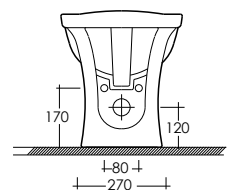

KAWC00004

VASO SCARICO
A PARETE
WATER CLOSET
(P) TRAP