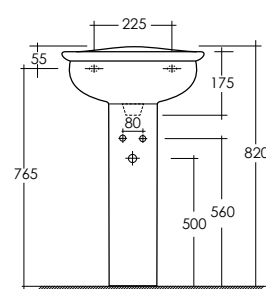

Scheda tecnica
Technical data

KARLA

RAK

ceramics

**KAWB0003
KAPD0001**

LAVABO 65 cm
CON COLONNA
WASH BASIN 65 cm
WITH FULL PEDESTAL

**KAWB0004
KAPD0001**

LAVABO 60 cm
CON COLONNA
WASH BASIN 60 cm
WITH FULL PEDESTAL

**KAWB0002
KAPD0001**

LAVABO 55 cm
CON COLONNA
WASH BASIN 55 cm
WITH FULL PEDESTAL

**KAWB0001
KAPD0001**

LAVABO 50 cm
CON COLONNA
WASH BASIN 50 cm
WITH FULL PEDESTAL

Pesi e misure sono da considerarsi indicativi. Rak Ceramics si riserva il diritto di apportare in qualsiasi momento variazioni ai suoi prodotti.
Weights and sizes should be considered merely approximate. Rak Ceramics reserves the right to make any changes in its products at any time and without notice.

KAWB00003
KAPD00002

LAVABO 65 cm
CON SEMICOLONNA
WASH BASIN 65 cm
WITH HALF PEDESTAL

KAWB00004
KAPD00002

LAVABO 60 cm
CON SEMICOLONNA
WASH BASIN 60 cm
WITH HALF PEDESTAL

KAWB00002
KAPD00002

LAVABO 55 cm
CON SEMICOLONNA
WASH BASIN 55 cm
WITH HALF PEDESTAL

**KAWC00005
KAWT00001**

VASO MONOBLOCCO
SCARICO A PARETE
WATER CLOSET (P) TRAP
WITH CISTERN

Pesi e misure sono da considerarsi indicativi. Rak Ceramics si riserva il diritto di apportare in qualsiasi momento variazioni ai suoi prodotti.
Weights and sizes should be considered merely approximate. Rak Ceramics reserves the right to make any changes in its products at any time and without notice.