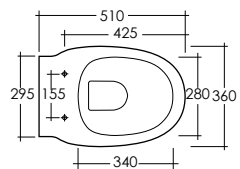

KAWC00002

VASO SCARICO
A PAVIMENTO
WATER CLOSET
(S) TRAP