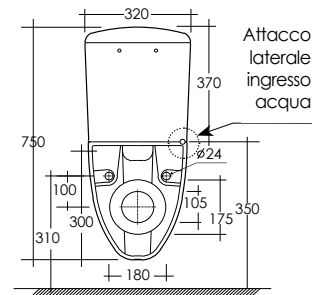

**KAWC00005
KAWT00001**

VASO MONOBLOCCO
SCARICO A PARETE
WATER CLOSET (P) TRAP
WITH CISTERN

Pesi e misure sono da considerarsi indicativi. Rak Ceramics si riserva il diritto di apportare in qualsiasi momento variazioni ai suoi prodotti.
Weights and sizes should be considered merely approximate. Rak Ceramics reserves the right to make any changes in its products at any time and without notice.

KABI0002

BIDET SOSPESO
WALL HUNG BIDET

KAWC00003

VASO SOSPESO
WALL HUNG
WATER CLOSET

**KAWC00006
KAWT00002**

VASO MONOBLOCCO CON
CASSETTA SOSPESO
WALL HUNG WATER CLOSET
WITH CISTERN

RAK CERAMICS DISTRIBUTION EUROPE S.R.L.
Via Pedemontana 146-148-150
41042 Fiorano Modenese (Mo) – Italy