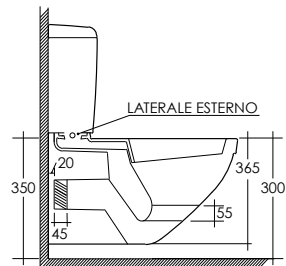

**KAWC00005
KAWT00001**

VASO MONOBLOCCO
SCARICO A PARETE
WATER CLOSET (P) TRAP
WITH CISTERN

Pesi e misure sono da considerarsi indicativi. Rak Ceramics si riserva il diritto di apportare in qualsiasi momento variazioni ai suoi prodotti.
Weights and sizes should be considered merely approximate. Rak Ceramics reserves the right to make any changes in its products at any time and without notice.

KABI0002

BIDET SOSPESO
WALL HUNG BIDET

KAWC00003

VASO SOSPESO
WALL HUNG
WATER CLOSET

**KAWC00006
KAWT00002**

VASO MONOBLOCCO CON
CASSETTA SOSPESO
WALL HUNG WATER CLOSET
WITH CISTERN

RAK CERAMICS DISTRIBUTION EUROPE S.R.L.
Via Pedemontana 146-148-150
41042 Fiorano Modenese (Mo) – Italy