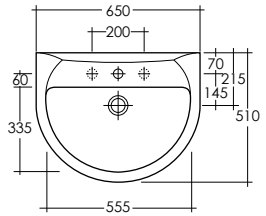

Scheda tecnica
Technical data

KARLA

RAK

ceramics

**KAWB0003
KAPD0001**

LAVABO 65 cm
CON COLONNA
WASH BASIN 65 cm
WITH FULL PEDESTAL

**KAWB0004
KAPD0001**

LAVABO 60 cm
CON COLONNA
WASH BASIN 60 cm
WITH FULL PEDESTAL

**KAWB0002
KAPD0001**

LAVABO 55 cm
CON COLONNA
WASH BASIN 55 cm
WITH FULL PEDESTAL

**KAWB0001
KAPD0001**

LAVABO 50 cm
CON COLONNA
WASH BASIN 50 cm
WITH FULL PEDESTAL

Pesi e misure sono da considerarsi indicativi. Rak Ceramics si riserva il diritto di apportare in qualsiasi momento variazioni ai suoi prodotti.
Weights and sizes should be considered merely approximate. Rak Ceramics reserves the right to make any changes in its products at any time and without notice.

KAWB00003
KAPD00002

LAVABO 65 cm
CON SEMICOLONNA
WASH BASIN 65 cm
WITH HALF PEDESTAL

KAWB00004
KAPD00002

LAVABO 60 cm
CON SEMICOLONNA
WASH BASIN 60 cm
WITH HALF PEDESTAL

KAWB00002
KAPD00002

LAVABO 55 cm
CON SEMICOLONNA
WASH BASIN 55 cm
WITH HALF PEDESTAL