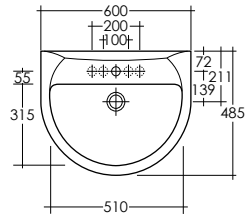

Scheda tecnica
Technical data

KARLA

RAK

ceramics

**KAWB0003
KAPD0001**

LAVABO 65 cm
CON COLONNA
WASH BASIN 65 cm
WITH FULL PEDESTAL

**KAWB0004
KAPD0001**

LAVABO 60 cm
CON COLONNA
WASH BASIN 60 cm
WITH FULL PEDESTAL

**KAWB0002
KAPD0001**

LAVABO 55 cm
CON COLONNA
WASH BASIN 55 cm
WITH FULL PEDESTAL

**KAWB0001
KAPD0001**

LAVABO 50 cm
CON COLONNA
WASH BASIN 50 cm
WITH FULL PEDESTAL

Pesi e misure sono da considerarsi indicativi. Rak Ceramics si riserva il diritto di apportare in qualsiasi momento variazioni ai suoi prodotti.
Weights and sizes should be considered merely approximate. Rak Ceramics reserves the right to make any changes in its products at any time and without notice.

KAWB00003
KAPD00002

LAVABO 65 cm
CON SEMICOLONNA
WASH BASIN 65 cm
WITH HALF PEDESTAL

KAWB00004
KAPD00002

LAVABO 60 cm
CON SEMICOLONNA
WASH BASIN 60 cm
WITH HALF PEDESTAL

KAWB00002
KAPD00002

LAVABO 55 cm
CON SEMICOLONNA
WASH BASIN 55 cm
WITH HALF PEDESTAL