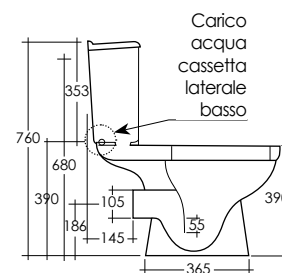

**KAWB0002
KAPD0001**

LAVABO 55 cm
CON COLONNA
WASH BASIN 55 cm
WITH FULL PEDESTAL

**KAWB0001
KAPD0001**

LAVABO 50 cm
CON COLONNA
WASH BASIN 50 cm
WITH FULL PEDESTAL

Pesi e misure sono da considerarsi indicativi. Rak Ceramics si riserva il diritto di apportare in qualsiasi momento variazioni ai suoi prodotti.
Weights and sizes should be considered merely approximate. Rak Ceramics reserves the right to make any changes in its products at any time and without notice.

KAWB00003
KAPD00002

LAVABO 65 cm
CON SEMICOLONNA
WASH BASIN 65 cm
WITH HALF PEDESTAL

KAWB00004
KAPD00002

LAVABO 60 cm
CON SEMICOLONNA
WASH BASIN 60 cm
WITH HALF PEDESTAL

KAWB00002
KAPD00002

LAVABO 55 cm
CON SEMICOLONNA
WASH BASIN 55 cm
WITH HALF PEDESTAL

KABI0001

BIDET
BIDET

KAWC00004

VASO SCARICO
A PARETE
WATER CLOSET
(P) TRAP

KAWC00002

VASO SCARICO
A PAVIMENTO
WATER CLOSET
(S) TRAP

**KAWC00001
KAWT00001**

VASO MONOBLOCCO
SCARICO A PAVIMENTO
WATER CLOSET (S) TRAP
WITH CISTERN

**KAWC00005
KAWT00001**

VASO MONOBLOCCO
SCARICO A PARETE
WATER CLOSET (P) TRAP
WITH CISTERN

Pesi e misure sono da considerarsi indicativi. Rak Ceramics si riserva il diritto di apportare in qualsiasi momento variazioni ai suoi prodotti.
Weights and sizes should be considered merely approximate. Rak Ceramics reserves the right to make any changes in its products at any time and without notice.