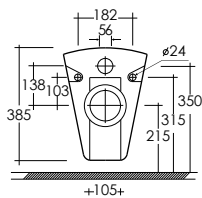

VASO SOSPESO
WALL HUNG
WATER CLOSET

**KAWC00006
KAWT00002**